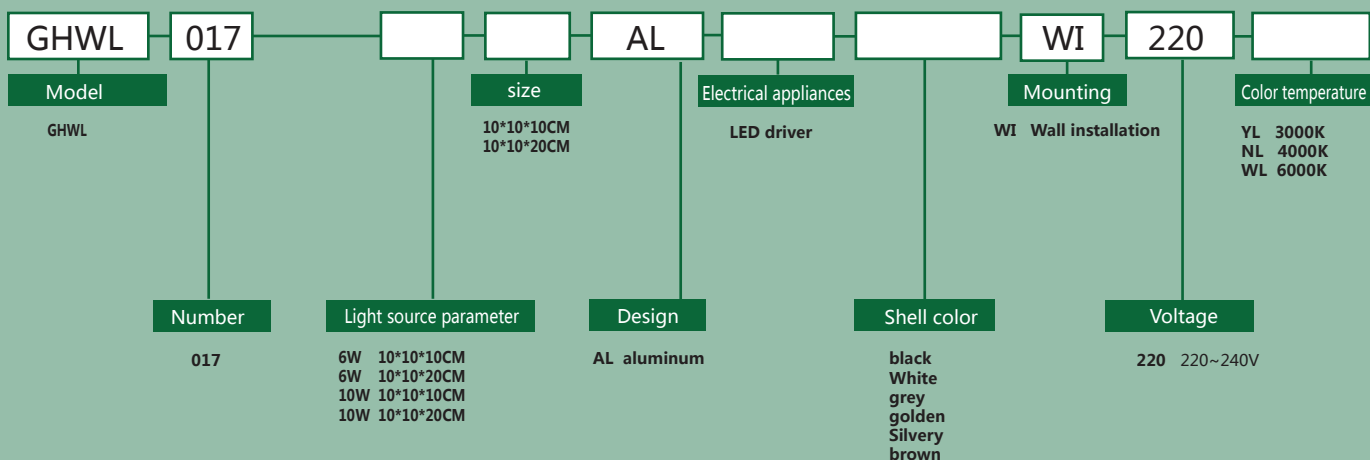

Product's Features

- Lamp body: aluminum
- Beam angle adjustable
- Waterproof design

Technical parameters

- Light type : LED
- Color temperature: 3000K,4000K,6000K
- Light Power : 6-10W
- Working Power : AC220-240V , 50Hz

Applications

- Walls of offices, shopping malls, schools, factories, houses, etc

- IP Grade : IP65
- Insulation Grade : Class 1
- Safety Standards : IEC598

Order Guide :

Remark:compliance with the requirement of the buyer

Model	Number	Light source power(W)	Size(mm)
GHWL	017	6	10*10*10CM
GHWL	017	6	10*10*20CM
GHWL	017	10	10*10*10CM
GHWL	017	10	10*10*20CM