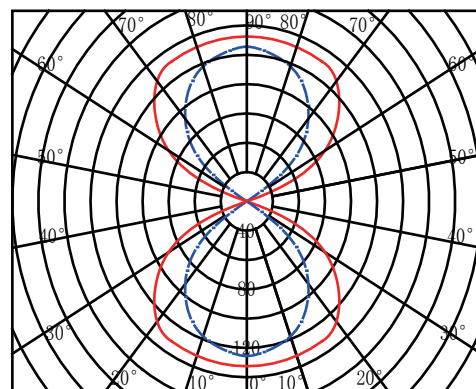

Product's Features

- Lamp body: aluminum
- Beam angle adjustable
- Waterproof design

Technical parameters

- Light type : LED
- Color temperature: 3000K,4000K,6000K
- Light Power : 6-10W
- Working Power : AC220-240V , 50Hz

Model	Number	Light source power(W)	Size(mm)
GHWL	017	6	10*10*10CM
GHWL	017	6	10*10*20CM
GHWL	017	10	10*10*10CM
GHWL	017	10	10*10*20CM